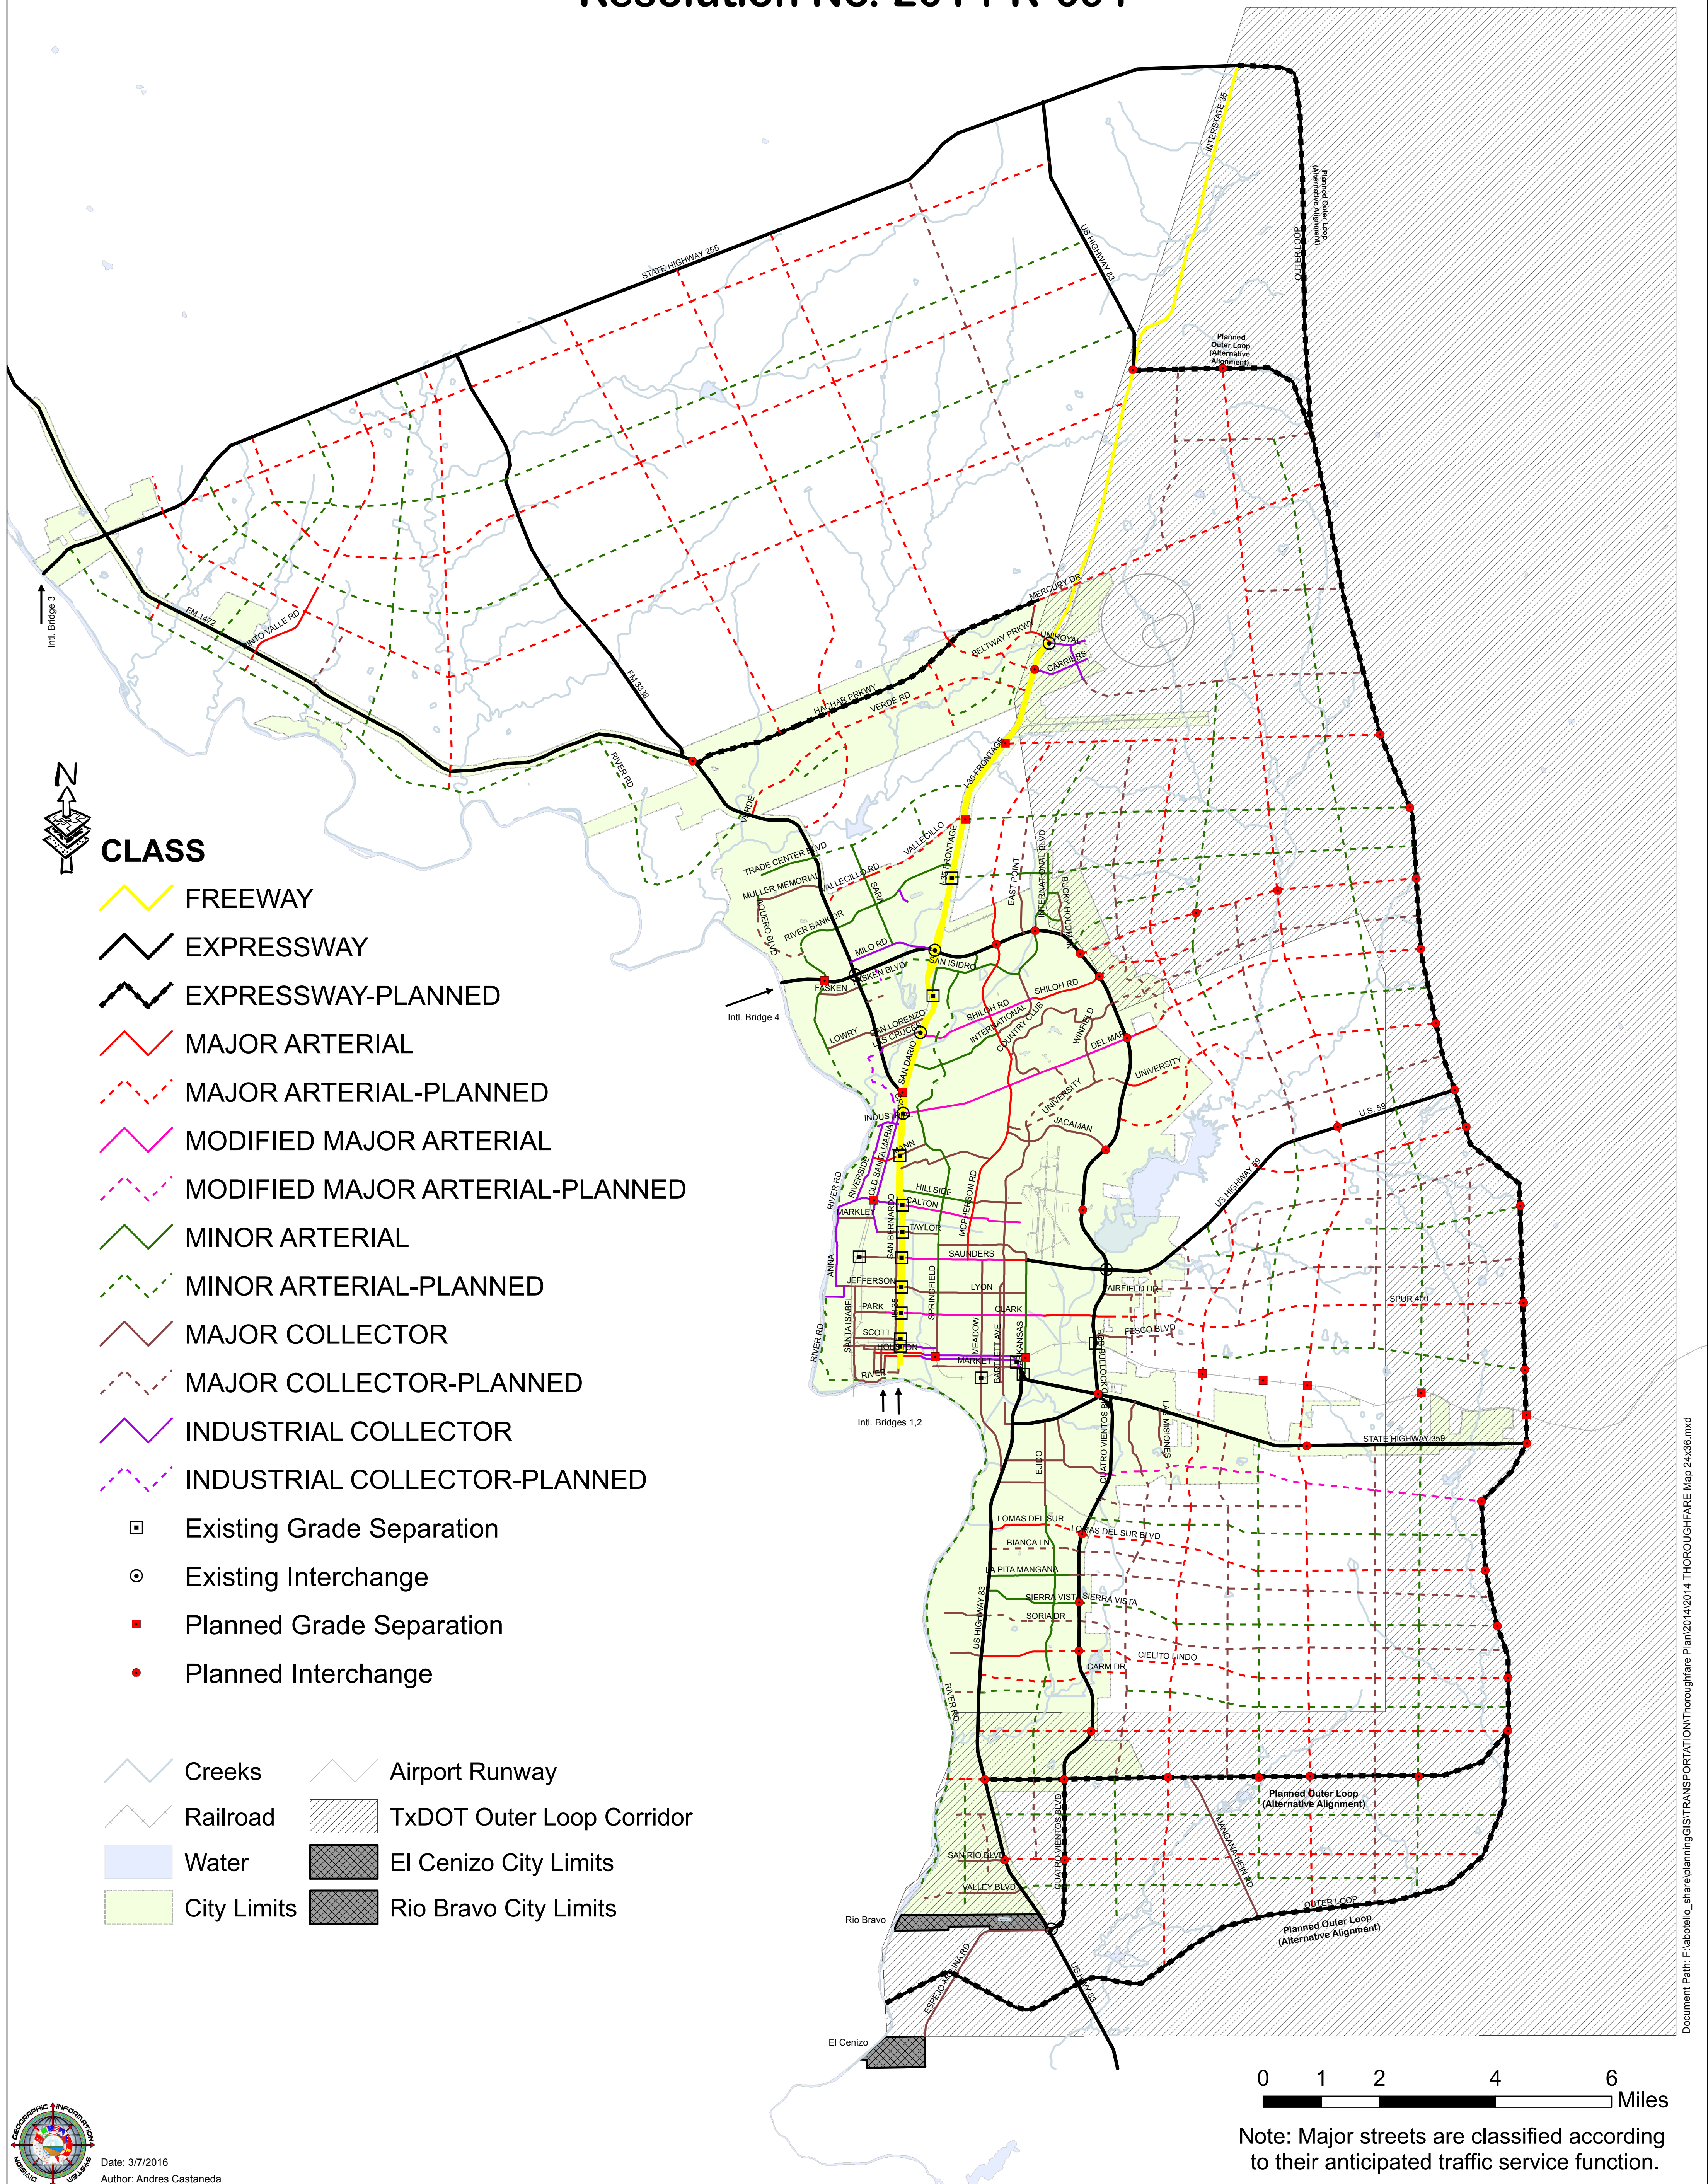

Long Range Thoroughfare Plan- Laredo, Texas

Transportation Element of the Comprehensive Plan Handbook

Resolution No. 2014-R-091

Policy Cross Sections

Date: 3/7/2016
Author: Andres Castaneda