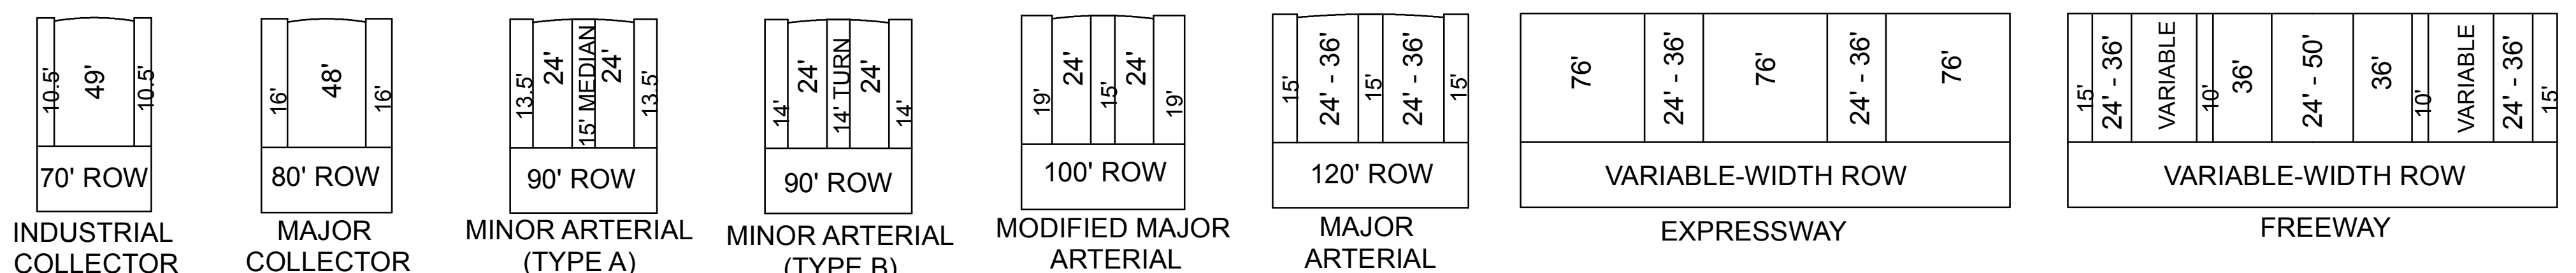

Long Range Thoroughfare Plan- Laredo, Texas

Transportation Element of the Comprehensive Plan Handbook

Resolution No. 2014-R-091

Policy Cross Sections

Date: 3/7/2016
Author: Andres Castaneda