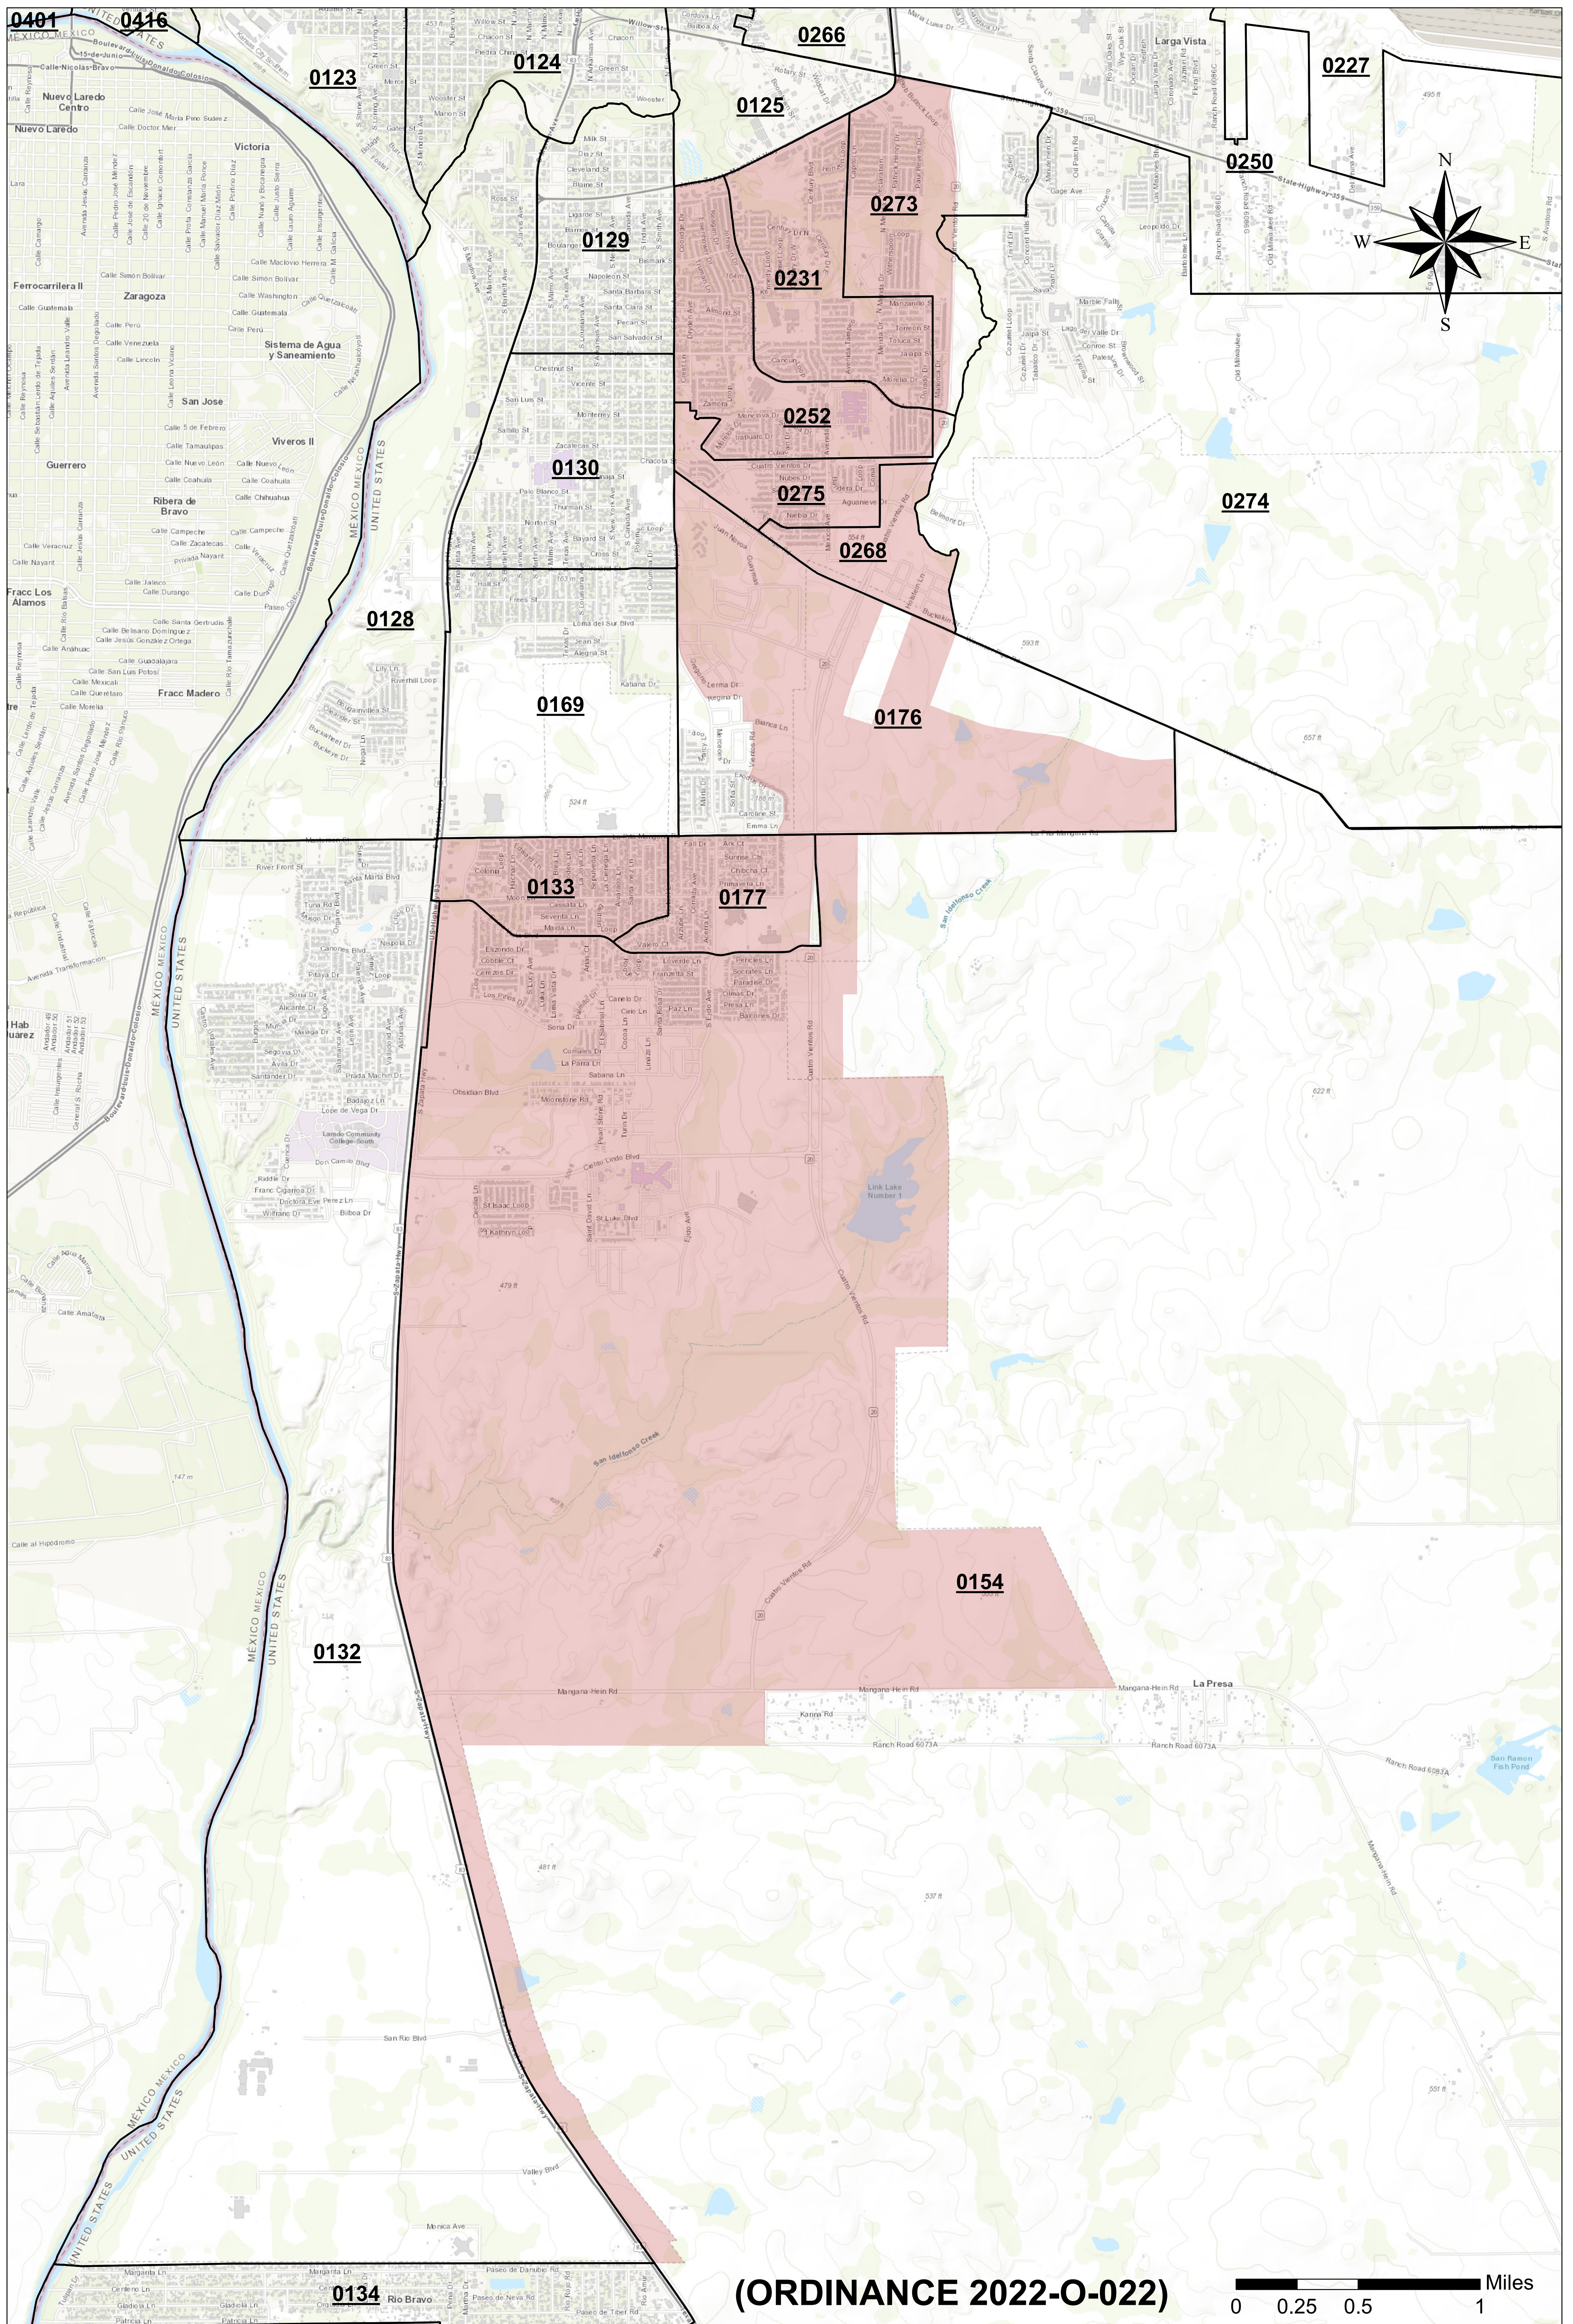

# COUNCIL DISTRICT 1

City of Laredo Planning Department  
1413 Houston Street  
Laredo, Texas 78040

**DISCLAIMER**  
The information provided in this map submitted to, gathered by and/or developed by the City of Laredo from various sources. Geographic Information has a high probability of becoming outdated from the time it is collected and therefore, at-presentground conditions should be assessed to determine the accuracy of provided information. The city of Laredo assumes no liability for any decisions made or actions taken or no taken by the user of this data in reliance upon any data furnished herewith. The use of this data indicates your unconditional acceptance of all risks associated with the use of this data.

Elaborated by Alexis Rodriguez  
7/13/2022