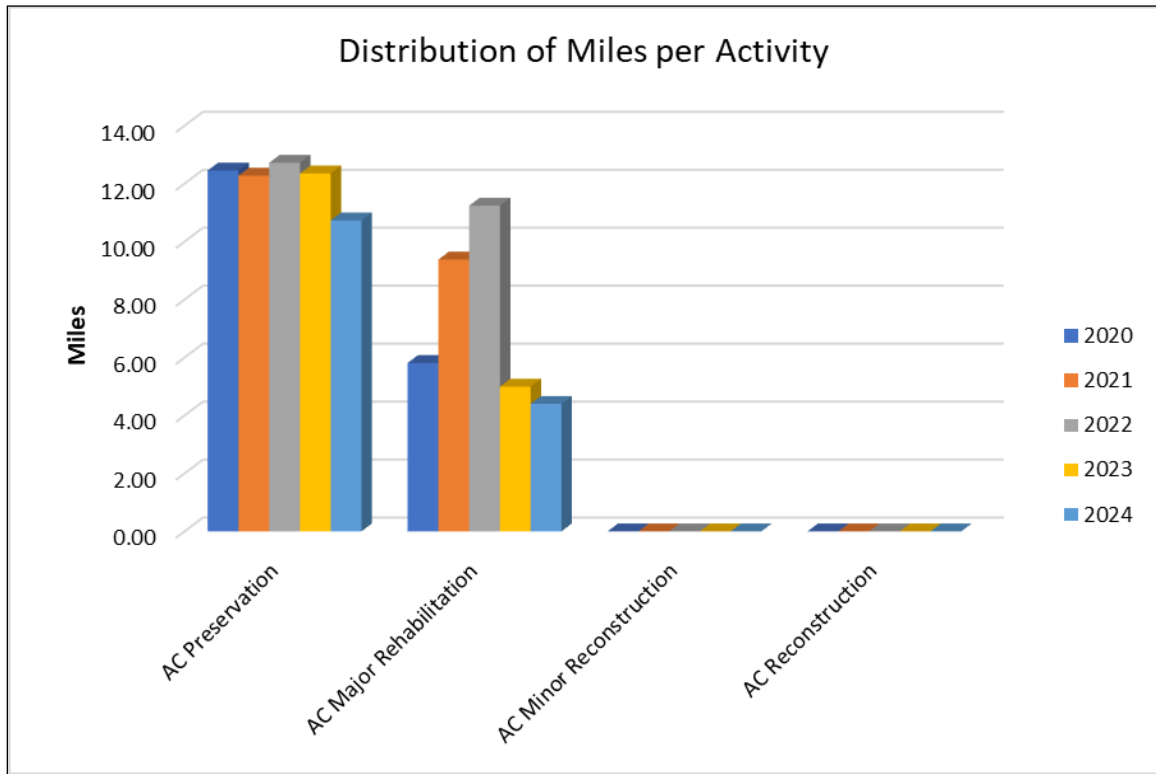

Figure 19: 5-Year $3 Million Budget Scenario – Miles per Activity

Synopsis:

The average PCI of the asphalt sections of the network would decrease from an approximate 70.25 after maintenance in 2020 to an approximate 61.02 in 2024 if the city utilized a budget of $3 million for road preservation, rehabilitation and reconstruction. In this scenario, the distribution of cost is controlled by the 30% preservation, 70% rehabilitation and reconstruction breakdown. The advantages of this scenario are that more streets can receive treatment, about 19 miles every year, and the good to fair condition roads will be improved and maintained in this level. The negative to this approach is that very few of the very poor to serious condition roads will be treated.