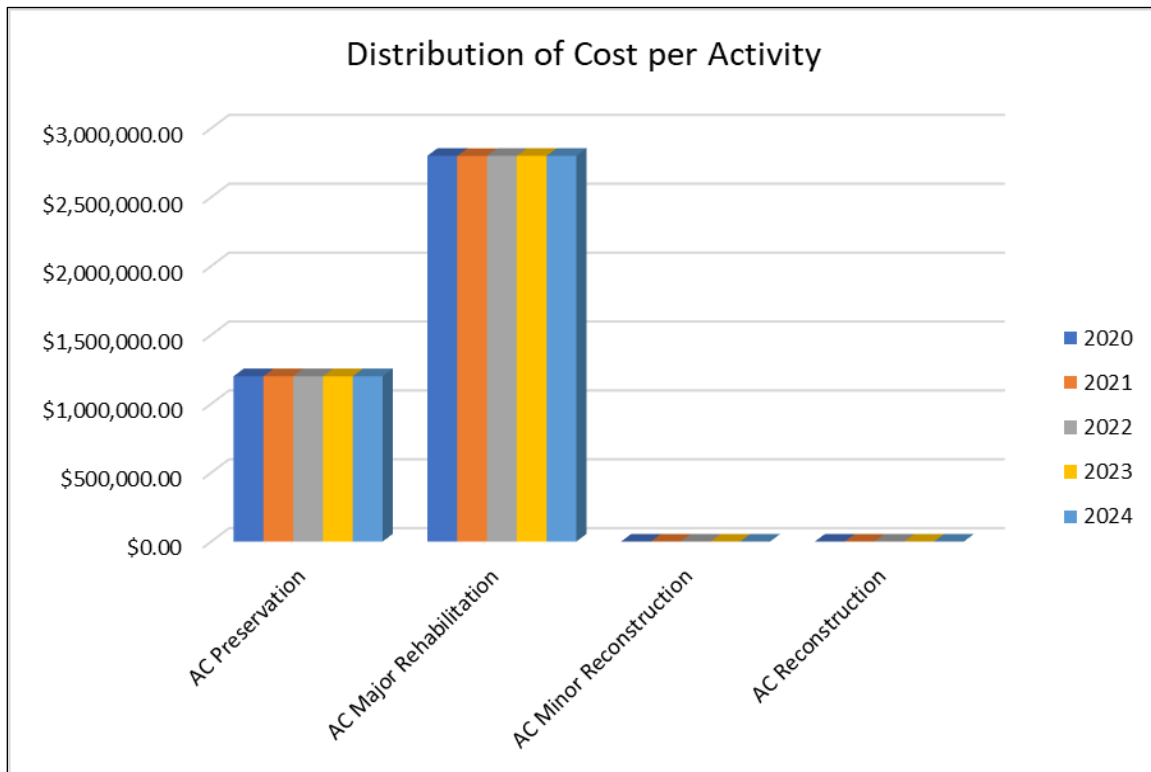

2020				
Activity	Total Cost	Total Miles	Percentage of Total Cost	Percentage of Total Miles
AC Preservation	$1,199,938.02	16.89	30.00%	66.19%
AC Major Rehabilitation	$2,799,799.97	8.37	70.00%	33.81%
2021				
AC Preservation	$1,199,987.29	16.89	30.01%	51.60%
AC Major Rehabilitation	$2,799,108.11	15.84	69.99%	48.40%
2022				
AC Preservation	$1,199,986.39	16.30	30.00%	66.89%
AC Major Rehabilitation	$2,799,739.58	8.07	70.00%	33.11%
2023				
AC Preservation	$1,199,978.57	15.56	30.00%	71.21%
AC Major Rehabilitation	$2,799,968.97	6.29	70.00%	28.79%
2024				
AC Preservation	$1,199,998.37	14.67	30.00%	73.14%
AC Major Rehabilitation	$2,799,931.94	5.39	70.00%	26.86%

Figure 44: 5-Year $4 Million Budget Scenario - Works Breakdown

Figure 45: 5-Year $4 Million Budget Scenario - Distribution of Cost