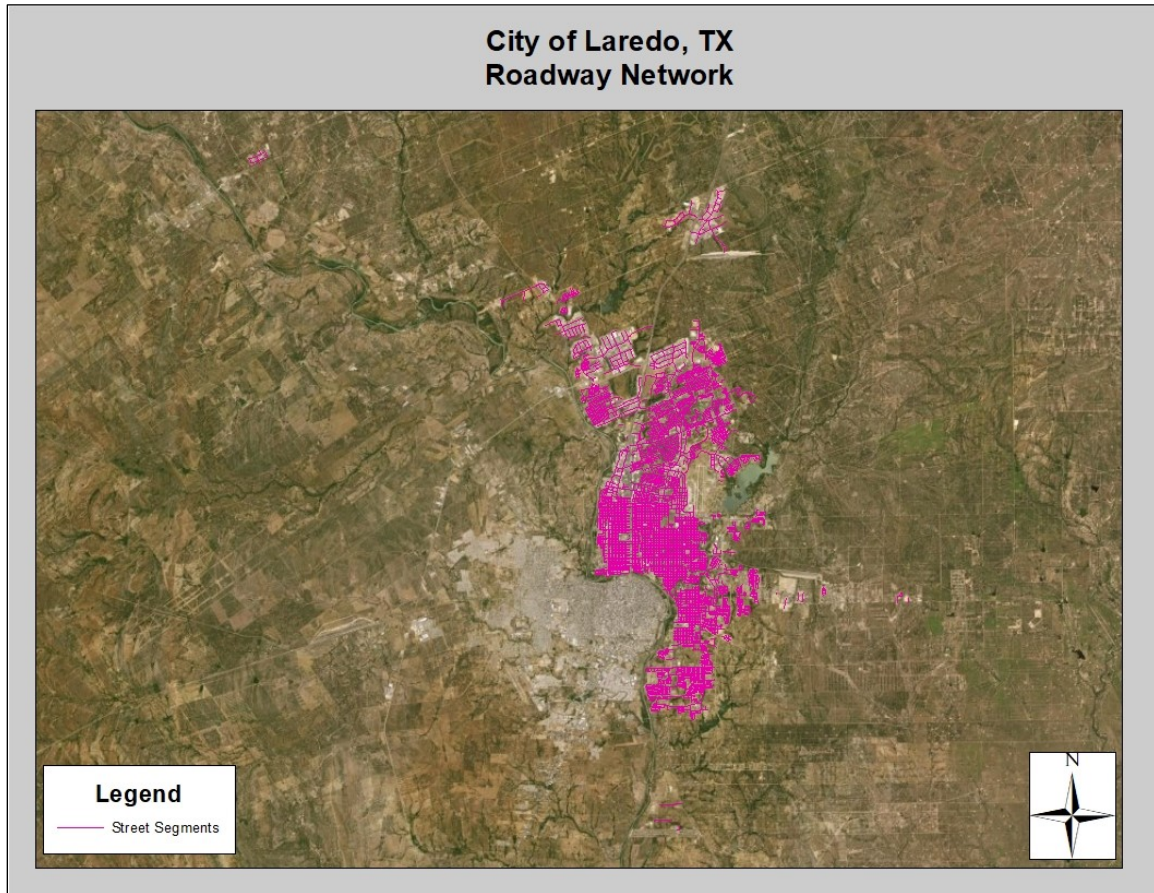

- Pavement Condition Index
- Pavement Final Report and Analysis
- Budget Scenarios

Figure 8: City of Laredo, TX Roadway Network