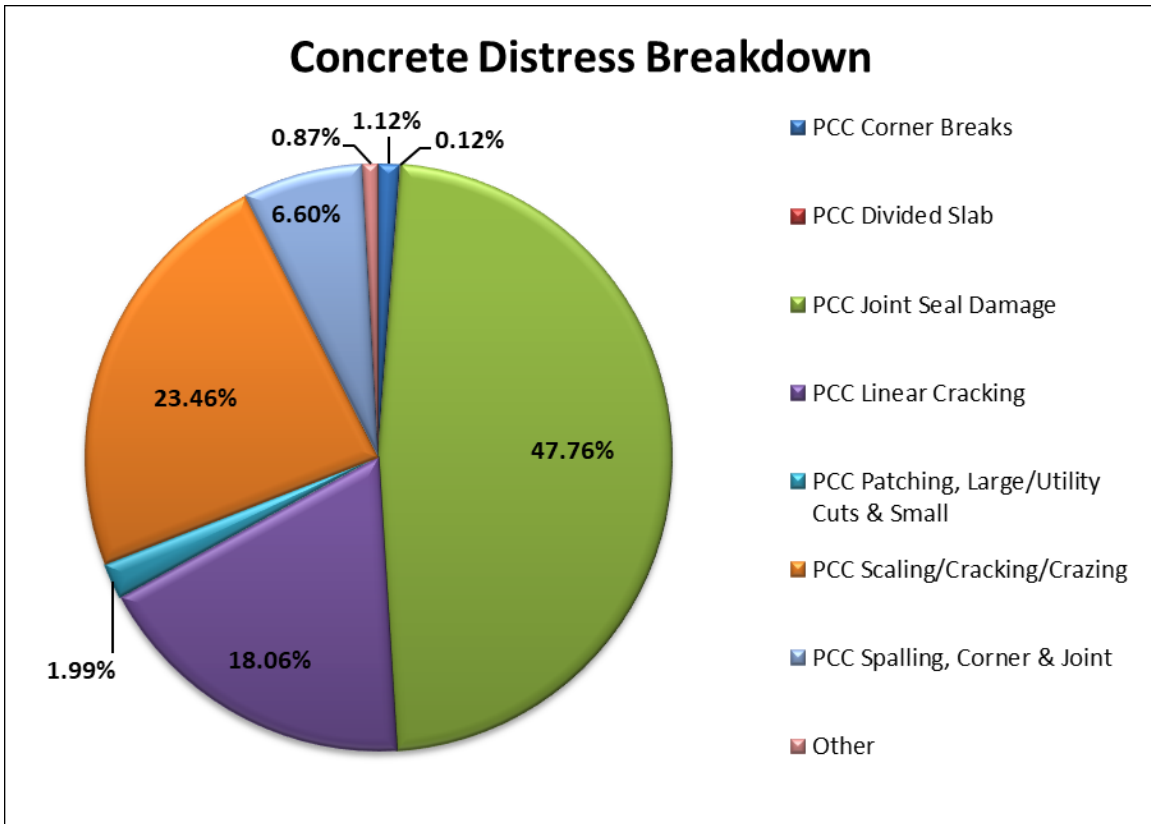

Figure 23: City of Laredo, TX Asphalt Distress Breakdown by Severity

Figure 24: City of Laredo, TX Concrete Distress Breakdown

Concrete Distress Breakdown by Severity				
Type	Severity	LOW	MODERATE	HIGH
PCC Corner Breaks		1.08%	0.04%	0%
PCC Divided Slab		0.08%	0.04%	0%
PCC Joint Seal Damage		28.07%	18.19%	1.5%
PCC Linear Cracking		16.74%	0.75%	0.58%
PCC Patching, Large/Utility Cuts		1.25%	0.37%	0%
PCC Patching, Small		0.37%	0%	0%
PCC Scaling/Cracking/Crazing		16.78%	6.56%	0.12%
PCC Shrinkage Cracks		0.87%	0%	0%
PCC Spalling, Corner		0.5%	0.25%	0%
PCC Spalling, Joint		4.24%	1.37%	0.25%