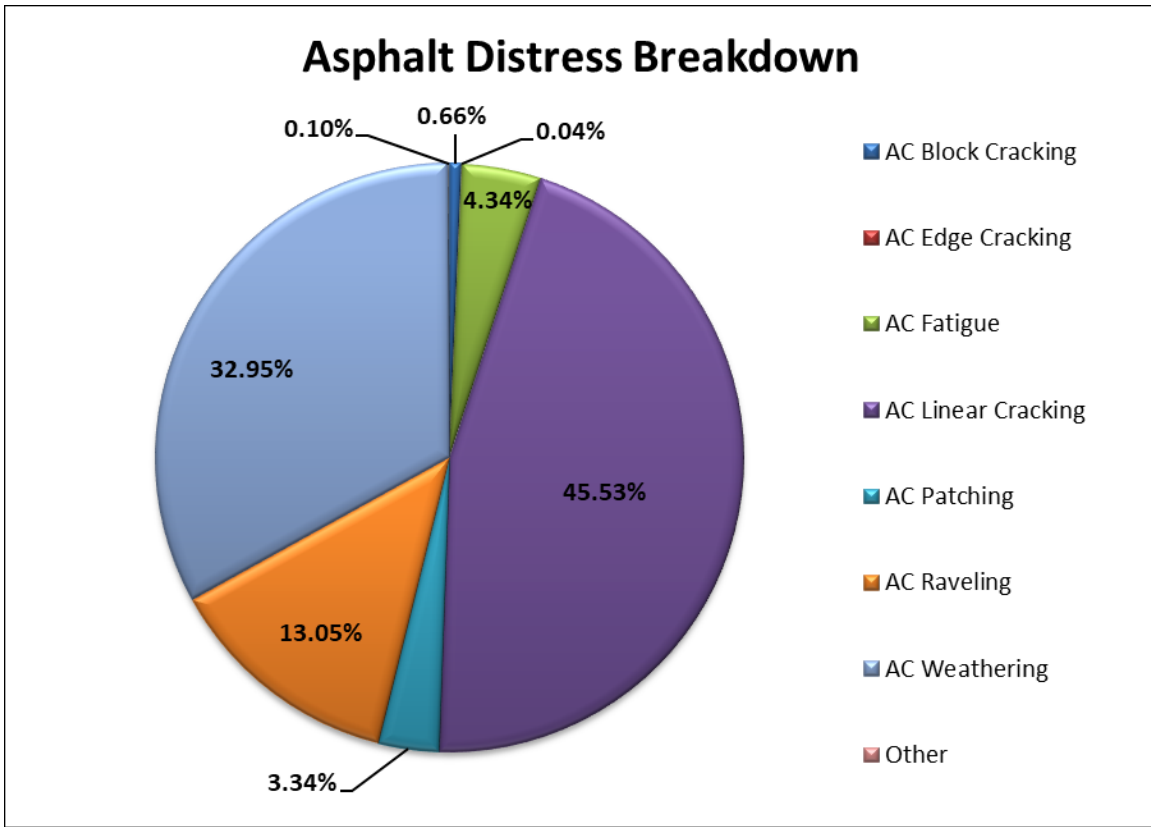

The breakdown of the types of distresses for asphalt and concrete can be seen below.

Figure 22: City of Laredo, TX Asphalt Distress Breakdown

Asphalt Distress Breakdown by Severity				
Type	Severity	LOW	MODERATE	HIGH
AC Bleeding & Pumping		0.01%	0 %	0%
AC Block Cracking		0.45%	0.21%	0%
AC Edge Cracking		0.02%	0.01%	0.01%
AC Fatigue		1.22%	2.96%	0.17%
AC Linear Cracking		39.3%	6.2%	0.03%
AC Patching		2.18%	1.09%	0.06%
AC Pothole		0.04%	0.04%	0.01%
AC Raveling		0%	12.82%	0.23%
AC Weathering		32.95%	0%	0%