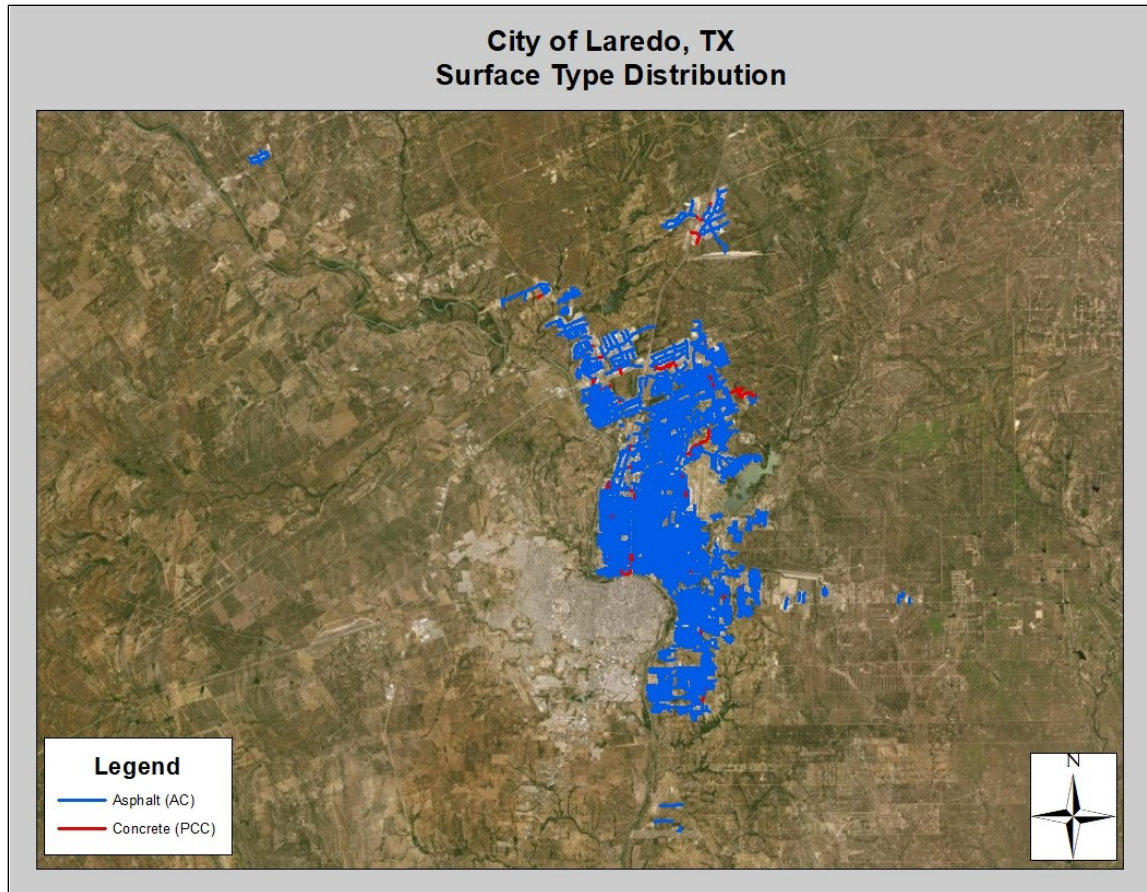

Figure 10: City of Laredo, TX Surface Type Distribution

6.1 Pavement Distress Inventory

A pavement distress inventory consists of identifying specific pavement surface distress types that are associated with the degradation of a pavement surface due to traffic loads, environmental factors, lack of maintenance and other man-made or natural occurrences. The distress type is then assigned a severity rating (low/medium/high), and the extents of the distress type and severity are recorded. For this project, the pavement distress types, severity definitions and measurements were inventoried utilizing the ASTM D6433 method of pavement condition assessment for both asphalt concrete surface (AC) and Portland cement concrete (PCC) pavements. The inspections covered 100% of the length of a sample for the outside lane of travel and for roads with three or more lanes the inspection covered the outside and the inside lane. Those roads were inspected utilizing the ASTM D6433 sampling approach (completed for both directions of travel).

Definitions (units of measure)

- AC Bleeding & Pumping (ft²) represents excessive use of bituminous binder in the asphalt mix.