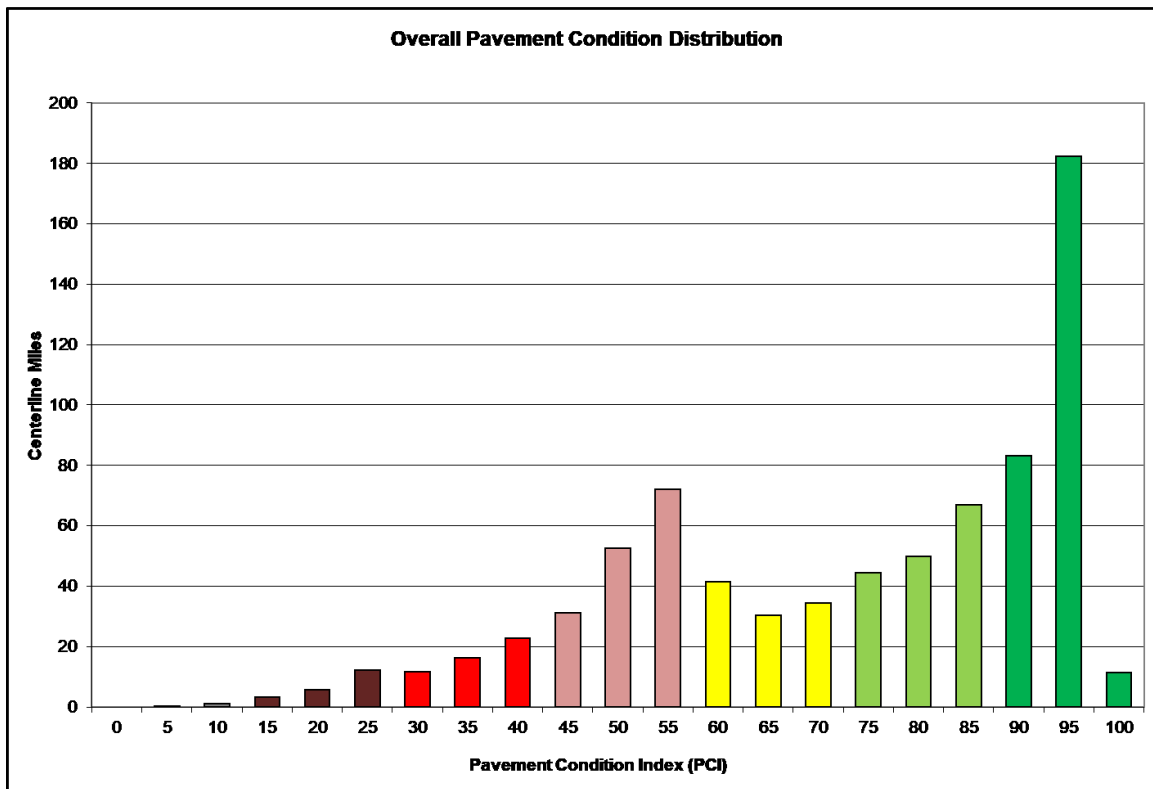

Below is a summary of the network PCI based on surface type:

	City of Laredo, TX Roadway Network by Surface Type				
	Good (86-100)	Satisfactory (71-85)	Fair (56-70)	Poor (41-55)	Serious (26-40)
Asphalt	38.35%	18.23%	15.04%	17.75%	7.99%
Concrete	0.79%	0.48%	0.12%	0.05%	0%
All	39.14%	18.72%	15.16%	17.8%	7.99%

Figure 15: City of Laredo, TX Roadway Network by Surface Type with PCI Percentile

The graph below represents the overall pavement condition distribution based on centerline miles.

Figure 16: City of Laredo, TX Overall Pavement Condition Distribution