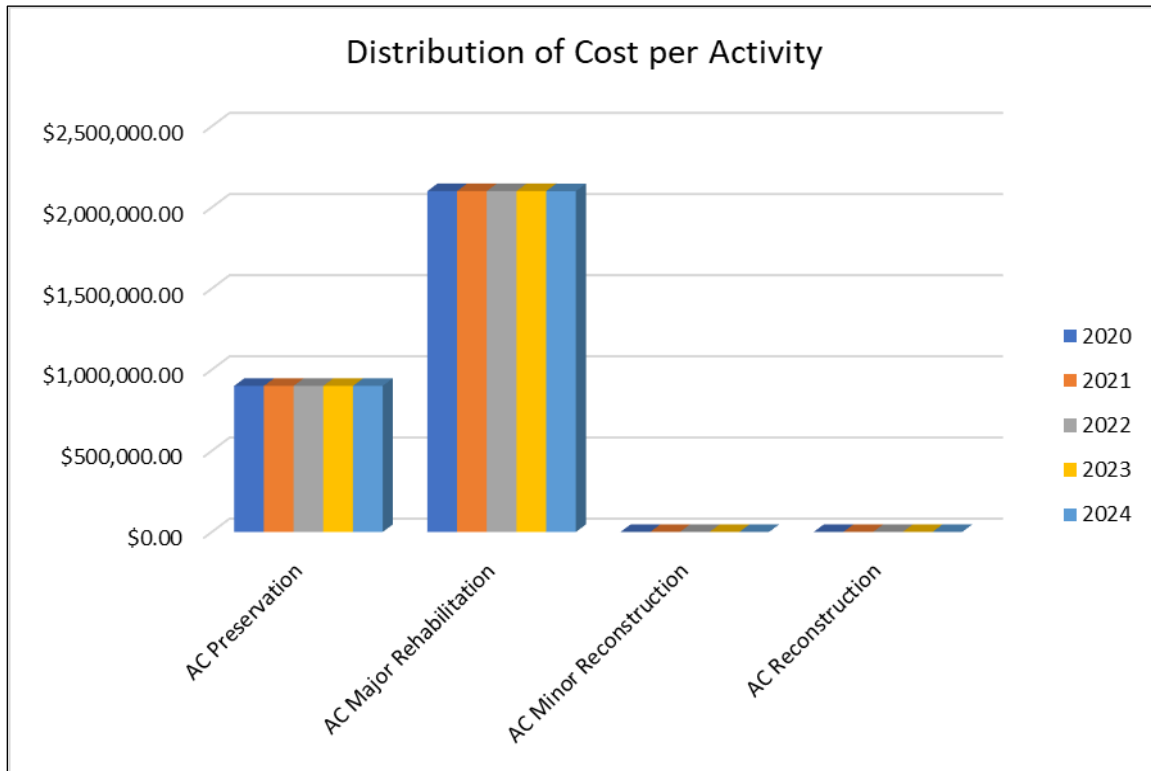

2020				
Activity	Total Cost	Total Miles	Percentage of Total Cost	Percentage of Total Miles
AC Preservation	$899,864.00	12.45	30.00%	68.18%
AC Major Rehabilitation	$2,099,864.02	5.81	70.00%	31.82%
2021				
AC Preservation	$899,980.95	12.27	29.99%	56.69%
AC Major Rehabilitation	$2,099,879.24	9.38	70.00%	43.31%
2022				
AC Preservation	$899,936.49	12.72	53.09%	53.09%
AC Major Rehabilitation	$2,099,882.77	11.24	46.91%	46.91%
2023				
AC Preservation	$899,950.35	12.35	30.00%	71.20%
AC Major Rehabilitation	$2,099,782.13	4.99	70.00%	28.80%
2024				
AC Preservation	$899,972.69	10.73	30.00%	70.92%
AC Major Rehabilitation	$2,099,523.35	4.40	70.00%	29.08%

Figure 39: 5-Year $3 Million Budget Scenario - Works Breakdown

Figure 18: 5-Year $3 Million Budget Scenario - Distribution of Cost