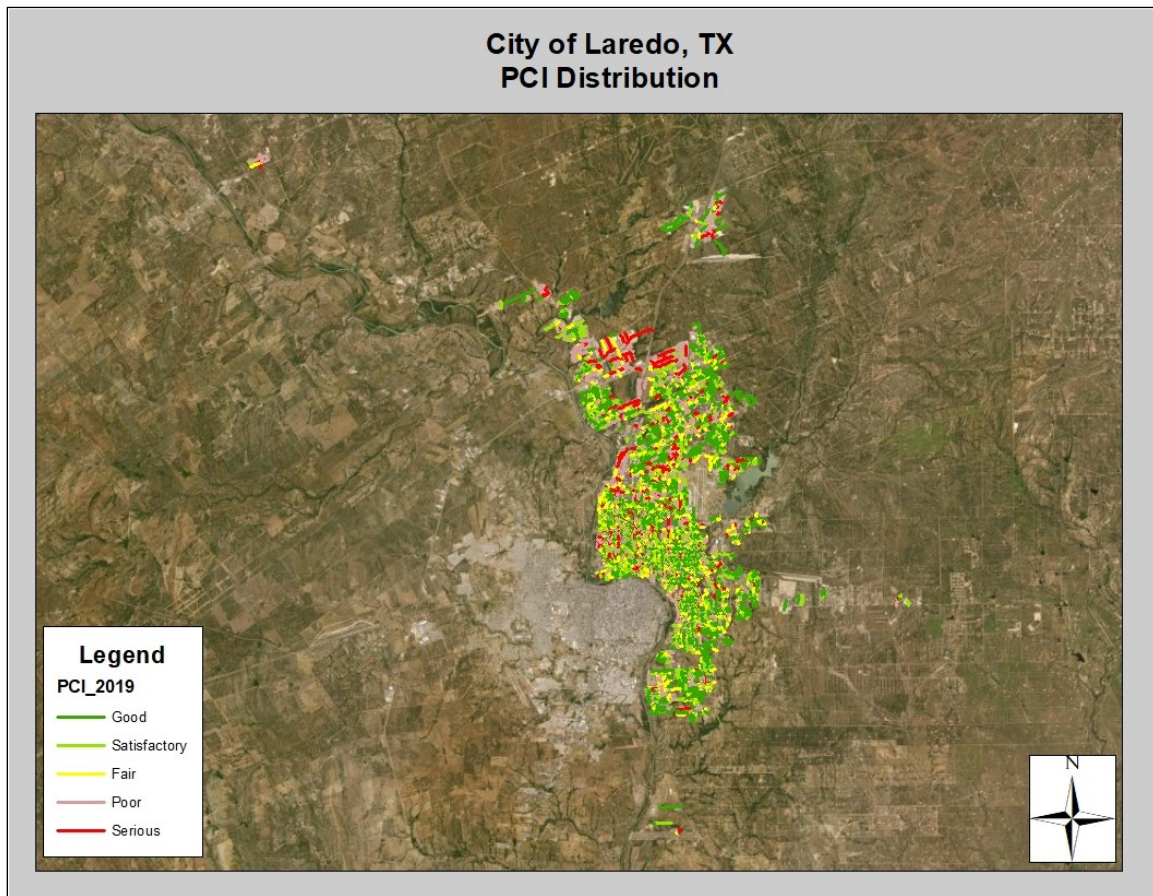

Figure 1: City of Laredo, TX Inspection Breakdown

Review of the city’s PCI value shows a general breakdown of the roadway by condition to be:

Pavement Condition Index (PCI) Range	Condition Description	Percent of Network	Legend
86-100	Good	39.14%	
71-85	Satisfactory	18.72%	
56-70	Fair	15.16%	
41-55	Poor	17.80%	
0-40	Serious	7.99%	
Total		98.81%	

Figure 2: City of Laredo, TX Ranges by Percent

Figure 3: City of Laredo, TX PCI Distribution Map

The following tables provide a summary of the network overall pavement condition based on surface type:

	City of Laredo, TX Roadway Network by Surface Type				
	Good (86-100)	Satisfactory (71-85)	Fair (56-70)	Poor (41-55)	Serious (26-40)
Asphalt	38.35%	18.23%	15.04%	17.75%	7.99%
Concrete	0.79%	0.48%	0.12%	0.05%	0%
All	39.14%	18.72%	15.16%	17.8%	7.99%

Figure 4: City of Laredo, TX Roadway Network by Surface Type with PCI Percentile

The average of the road segment PCI values for the collected roads was calculated to be **73.12** at the time of collection. This value indicates the roadway network is generally in ‘Satisfactory’ condition.