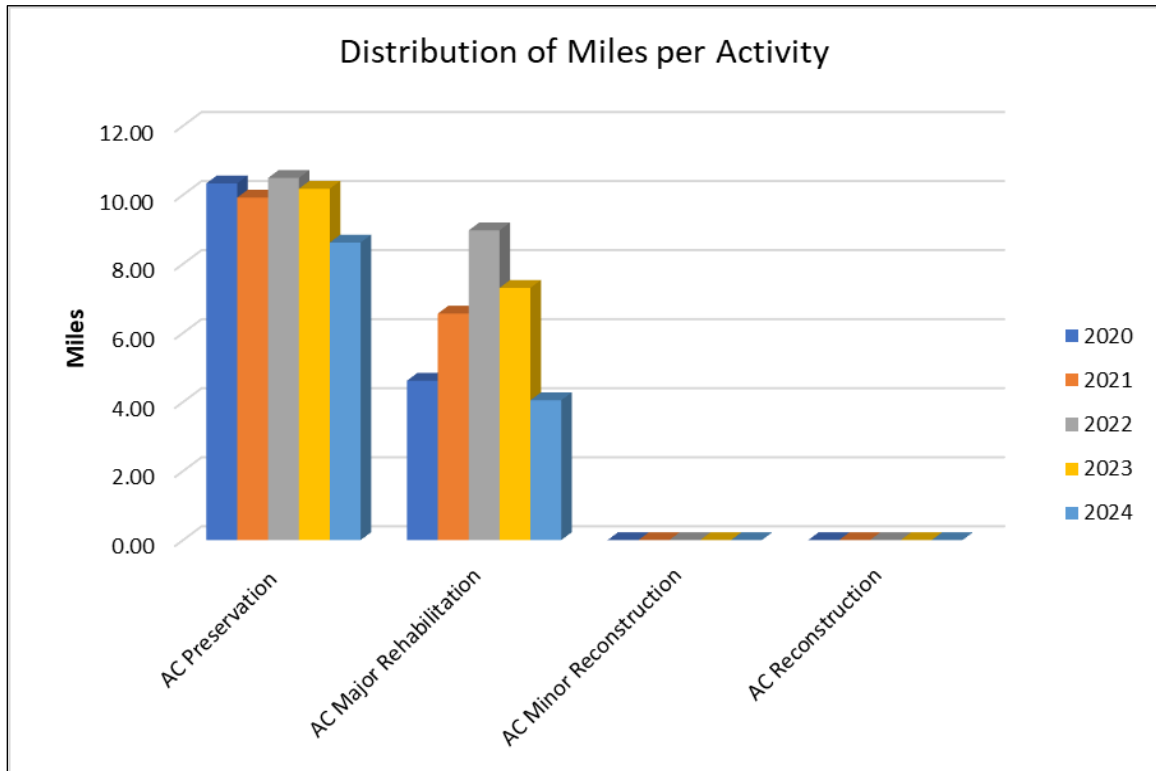

Figure 36: 5-Year $2.5 Million Budget Scenario – Miles per Activity

Synopsis:

The average PCI of the asphalt sections of the network would decrease from an approximate 70.19 after maintenance in 2020 to an approximate 60.55 in 2024 if the City utilized a budget of $2.5 million for road preservation, rehabilitation and reconstruction. In this scenario, the distribution of cost is controlled by the 30% preservation, 70% rehabilitation and reconstruction breakdown. The advantages of this scenario are that more streets can receive treatment, about 16 miles every year, and the good to fair condition roads will be improved and maintained in this level. The negative to this approach is that very few of the very poor to serious condition roads will be treated.