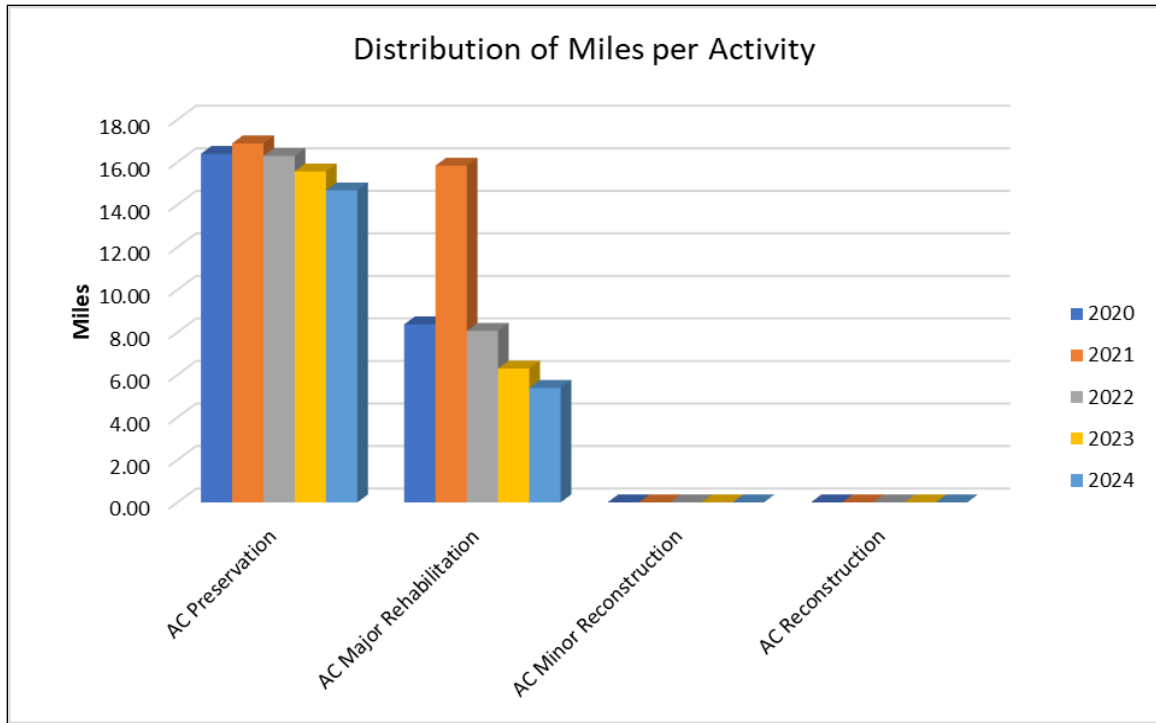

Figure 46: 5-Year $4 Million Budget Scenario - Miles per Activity

Synopsis:

The average PCI of the asphalt sections of the network would decrease from an approximate 70.31 after maintenance in 2020 to an approximate 61.80 in 2024 if the City utilized a budget of $4 million for road preservation, rehabilitation and reconstruction. In this scenario, the distribution of cost is controlled by the 30% preservation and 70% rehabilitation and reconstruction breakdown. The advantages of this scenario are that more streets can receive treatment, about 25 miles every year, and the good to fair condition roads will be improved and maintained in this level. The negative to this approach is that very few of the very poor to serious condition roads will be treated.

Kind regards,

G. Scot Gordon, PE, IAM
(Licensed in TX, CO, MD, FL, NC)
VP of Asset Management Services