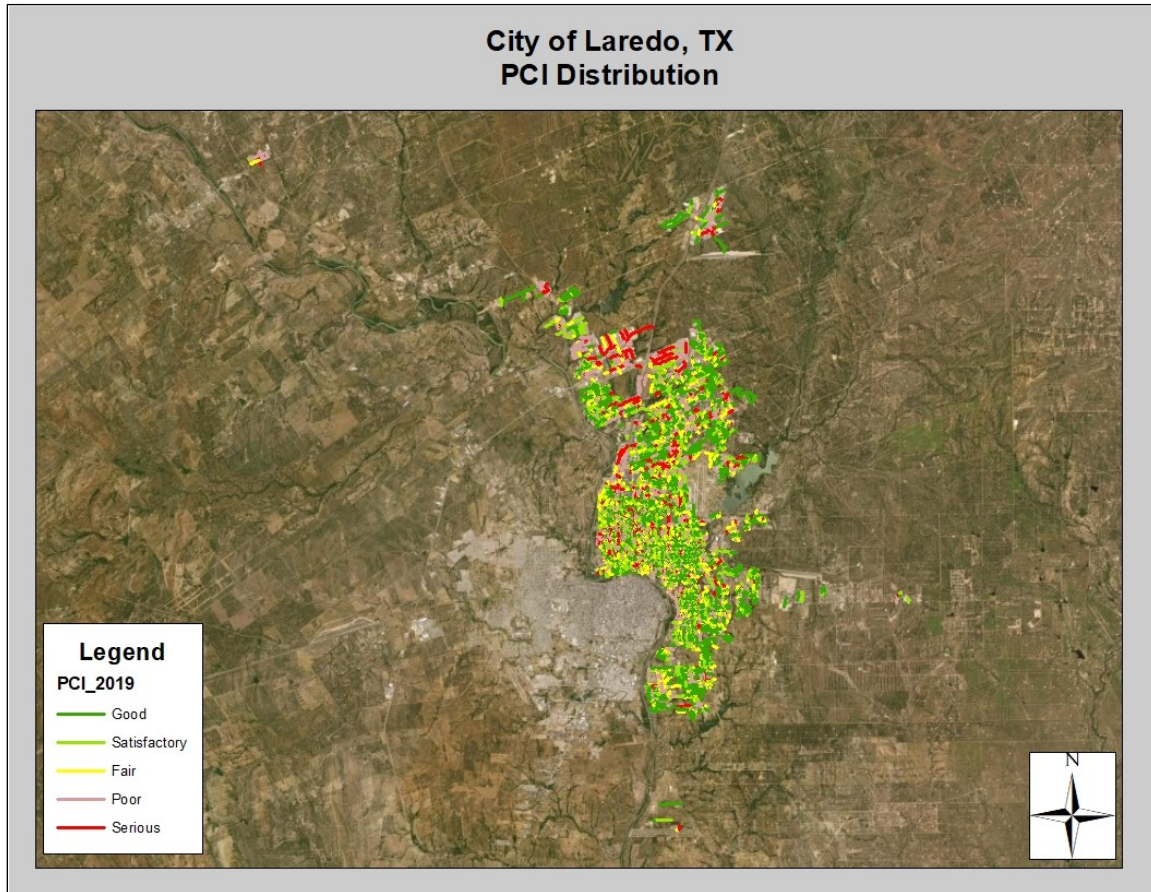

Figure 12: City of Laredo, TX PCI Ranges by Percent

Figure 13: City of Laredo, TX PCI Distribution Map

Figure 20: City of Laredo, TX PCI Example Map

The PCI value for each road segment can be viewed in the city’s centerline shapefile. The average of the road segment PCI values for the collected roads was calculated to be **73.12** at the time of collection. This value indicates the roadway network is generally in ‘Satisfactory’ condition.