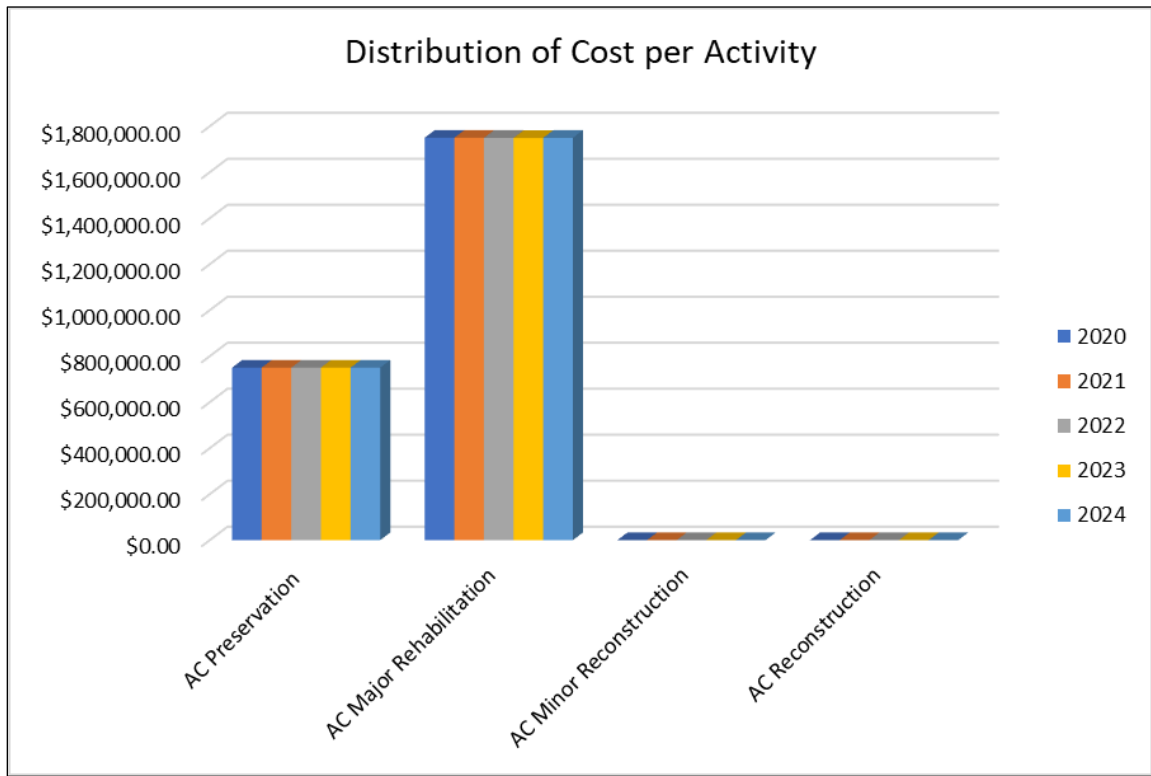

2020				
Activity	Total Cost	Total Miles	Percentage of Total Cost	Percentage of Total Miles
AC Preservation	$749,970.14	10.33	30.00%	69.12%
AC Major Rehabilitation	$1,749,924.84	4.62	70.00%	30.88%
2021				
AC Preservation	$749,976.44	9.92	30.00%	60.19%
AC Major Rehabilitation	$1,749,857.70	6.56	70.00%	39.81%
2022				
AC Preservation	$749,985.18	10.49	30.00%	53.90%
AC Major Rehabilitation	$1,749,583.72	8.97	70.00%	46.10%
2023				
AC Preservation	$749,988.63	10.18	30.01%	58.22%
AC Major Rehabilitation	$1,748,945.85	7.30	69.99%	41.78%
2024				
AC Preservation	$749,940.07	8.62	30.00%	68.03%
AC Major Rehabilitation	$1,749,643.89	4.05	70.00%	31.97%

Figure 34: 5-Year $2.5 Million Budget Scenario - Works Breakdown

Figure 35: 5-Year $2.5 Million Budget Scenario - Distribution of Cost